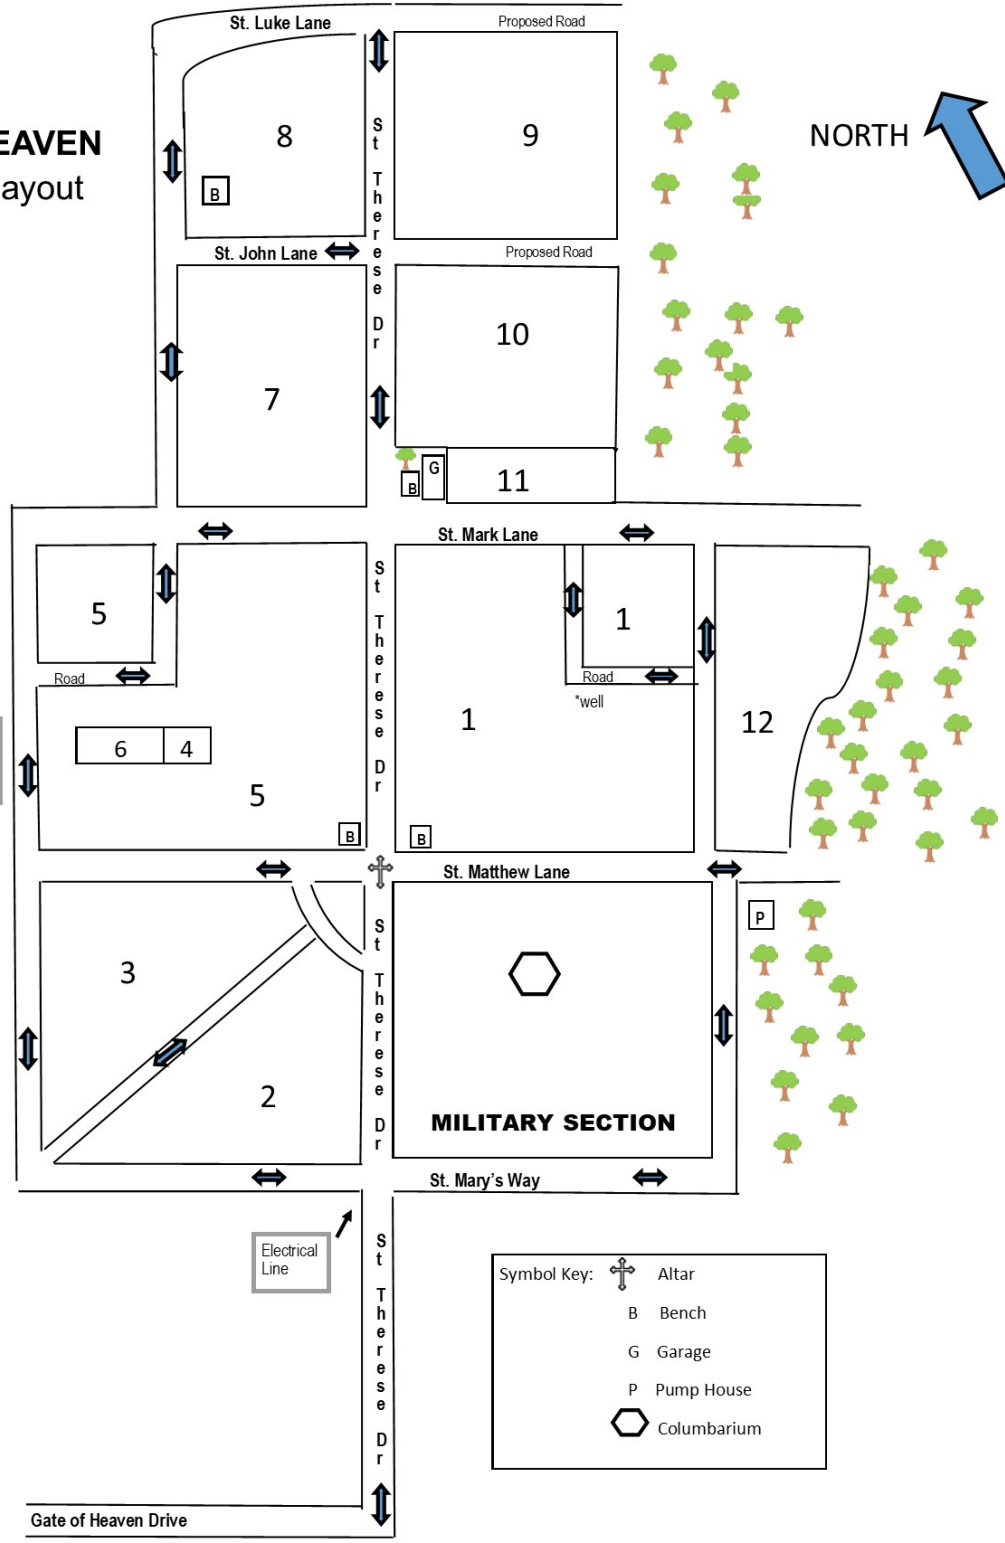

# GATE OF HEAVEN Cemetery Layout

**GATE OF HEAVEN  
Cemetery Layout**

Note: Block 4 is the "Little Angels" Section

Symbol Key:	
	Altar
	Bench
	Garage
	Pump House
	Columbarium

10/25/2021

Gate of Heaven Drive